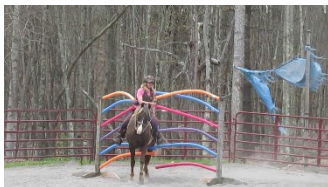

Bring your horse for the “FAMOUS” Iron Horse Ranch Obstacle Course Challenge *and* Trail Ride! Runs through the woods, trails, pasture, and arena!

Anita Thompson 334-424-0868

TJ Butler 334-300-1810